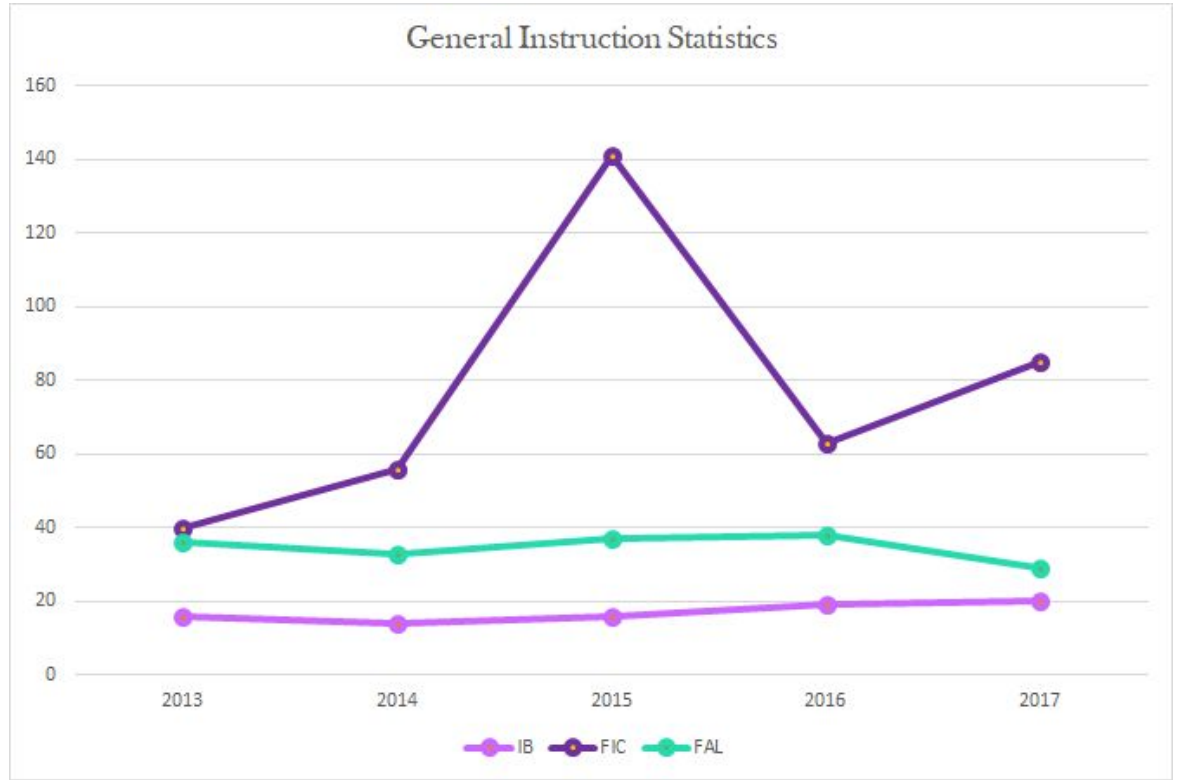

GENERAL INSTRUCTION

- TEACH
- COLLABORATE WITH TEACHING & LEARNING LIBRARIAN ON CONTENT
- TEACH
- REPEAT!