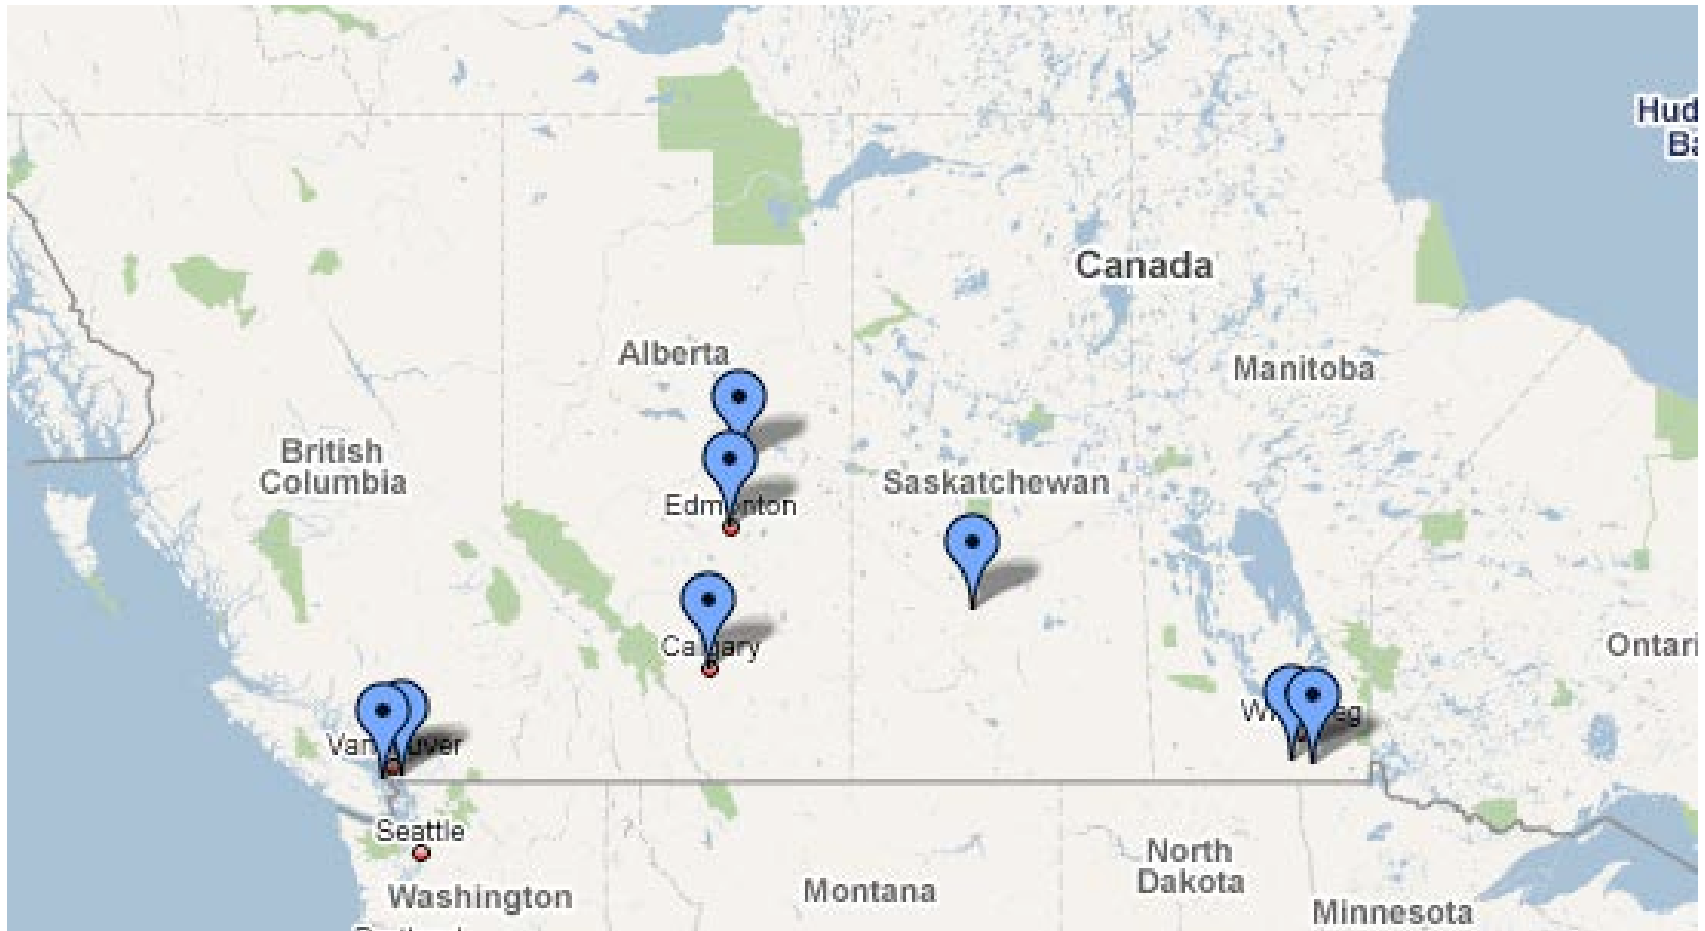

## Outline

- As distinguished from the Global LOCKSS Network
- Private LOCKSS Networks (PLNs) are created for the use by a particular community
- Self-governing, self-sustained
- Supported by LOCKSS or by members

## Private LOCKSS Networks

## A framework for international nodes